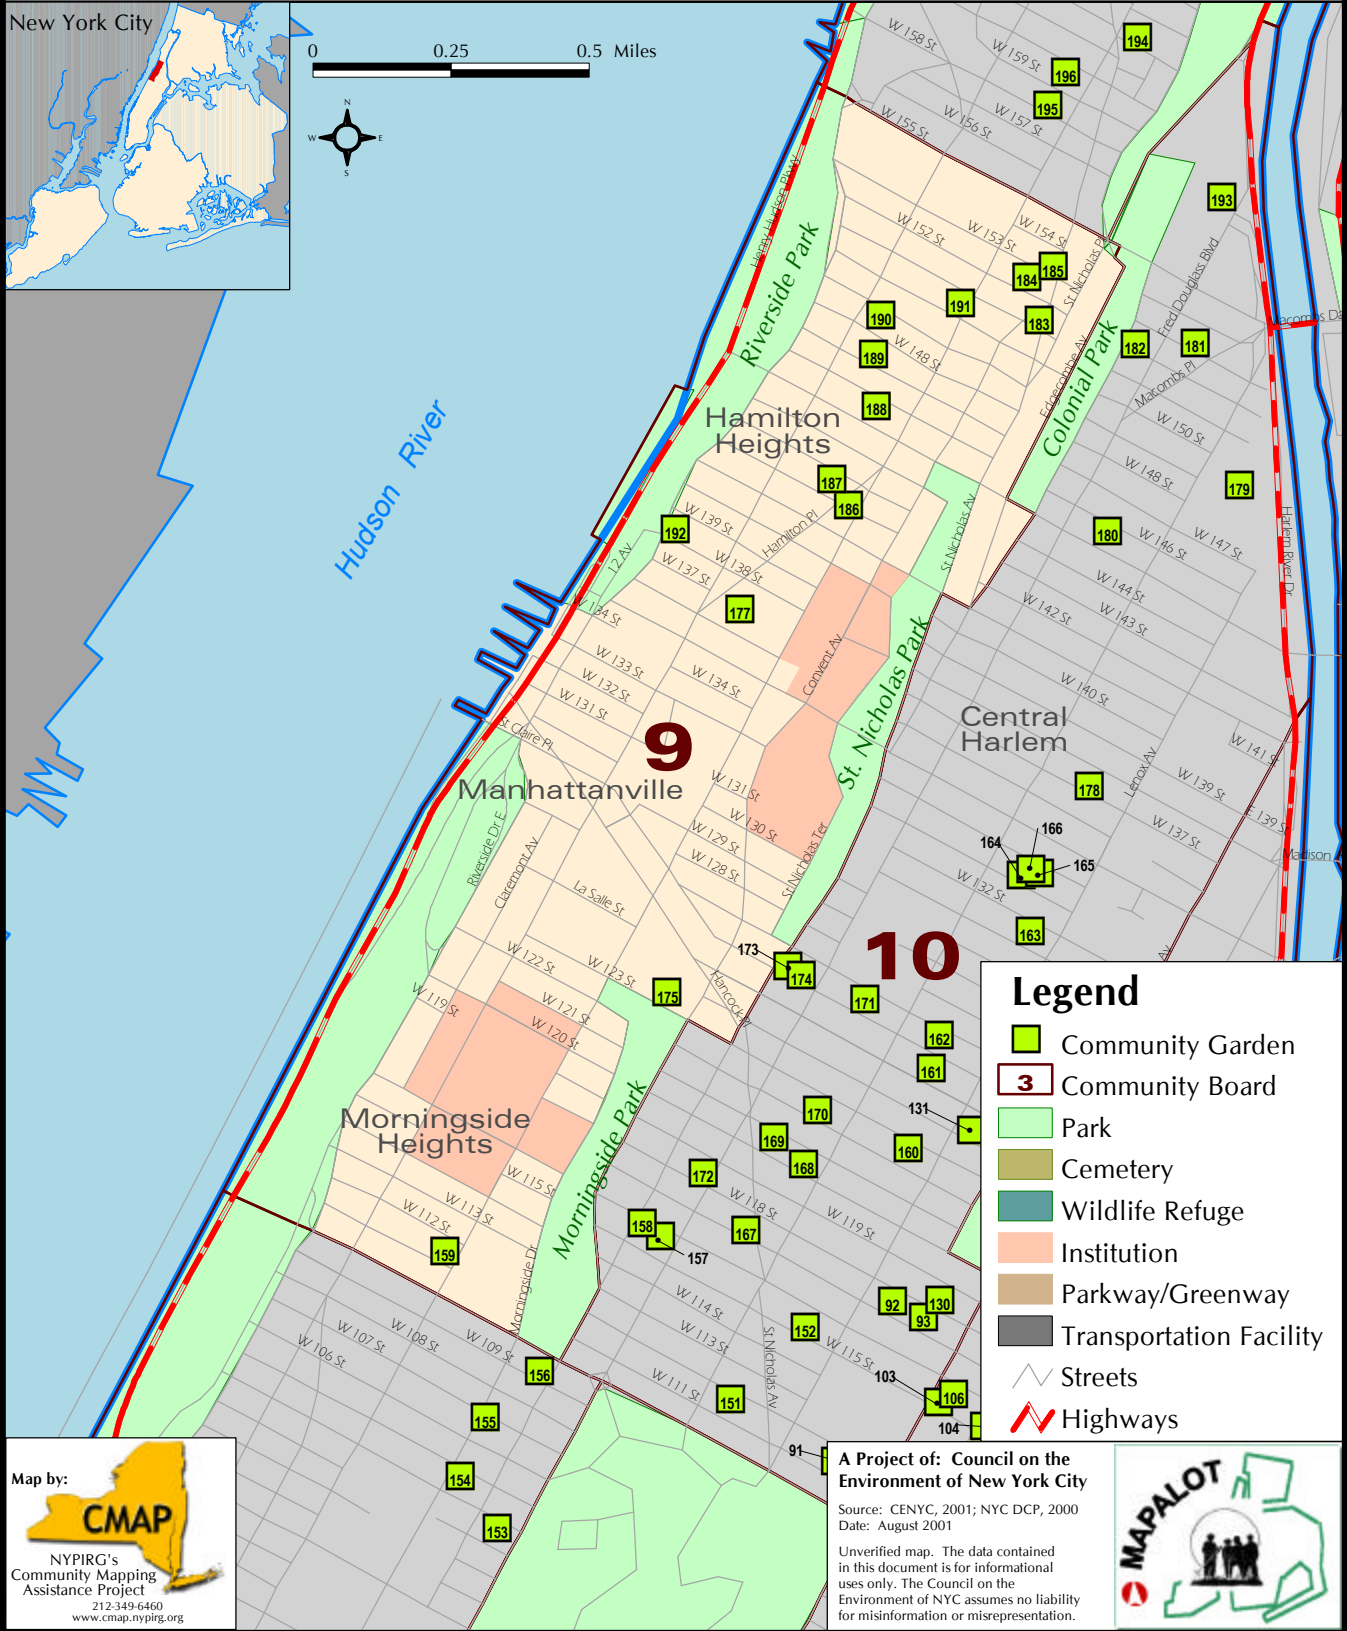

Legend

- Community Garden
- Community Board
- Park
- Cemetery
- Wildlife Refuge
- Institution
- Parkway/Greenway
- Transportation Facility
- Streets
- Highways

Map by:

A Project of: Council on the Environment of New York City

Source: CENYC, 2001; NYC DCP, 2000
Date: August 2001